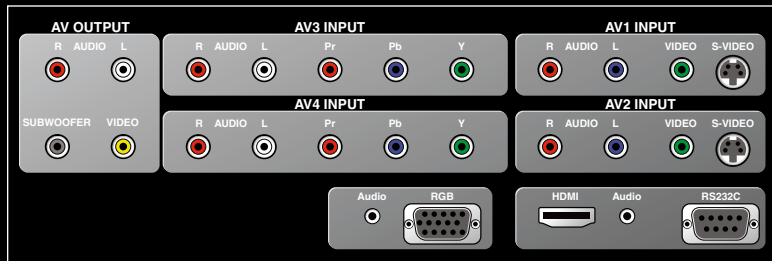

Analog (PC) Input Terminals

Format/Frequency	R, G, B, H, V fh: 31~91KHz V: 56~85Hz (preset signal timings only)
Level/Impedance	R, G, B = 0.7Vp-p/75 ohms
Synchronization	H/V separate sync: TTL, H/V composite sync
TTL, G sync	0.3 Vp-p
Video Connector	D-Sub 15-pin x 1
Audio Connector	3.5mm stereo mini-jack x 1

HDMI (PC/HDTV) Input Terminals

Video Format	HDMI 1.1
Connector	HDMI

AV Input/Output Terminals

AV1/AV2 Inputs	
Video	S-Video x 1 & composite RCA x 1
Audio	RCA x 2
Video Format	NTSC/N-PAL
AV3/AV4 Inputs	
Video	Component RCA x 3
Audio	RCA x 2
Video Format	480i/p, 1080i/60, 720p/60
Control Terminal	D-Sub 9 pin x 1
AV Output	
Video	Composite RCA x 1
Audio	RCA x 2 and RCA x 1 Subwoofer
Video Format	NTSC

Environmental Conditions

Temperature	5~35°C / 41~95°F
Humidity	20~80% RH (non-condensation)
Operating	-2483 ~ 8858 feet
Storage	-2483 ~ 31912 feet

Regulations

Safety	No. 60065-03 UL60065:2003 CAN/CSA-C22.2
EMI	FCC Class B

All specifications and dimensions are subject to change without notice. Refer to www.hitachi.us/tv for updated custom installation specifications. © 2006, Hitachi Ltd.

Sales Contact Information (U.S.A)

Hitachi America Ltd
Home Electronics Division
P.O. Box 3900
Peoria, IL 61612
1.800.HITACHI
www.hitachi.us/tv