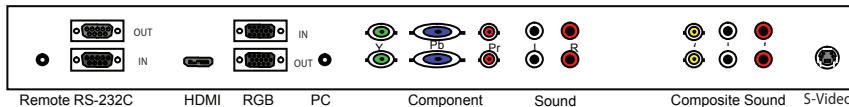

REAR JACK PANEL