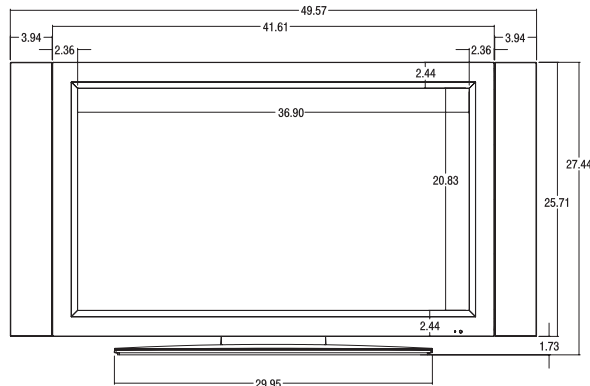

XD Video Processing Engine

RS-232C Controllable

Discrete IR Codes

M4201C -BA 42" LCD Widescreen 16:9 HDTV Monitor

DIMENSIONS

Front View

Side View

Back View

PANEL

Screen Size	42"
Aspect Ratio	16:9
Native Resolution	1366 x 768p
Pixels (H x V x 3)	3,147,264
Brightness	500 cd/m ²
Contrast Ratio	1100:1
Viewing Angle (H x V)	178° x 178°
Color Depth	16.7 Million
Response Time	8 ms (G to G)
Surface Treatment	Hard Coating (3H) Anti-Glare
MTBF	50,000 Hr.

SPECIAL FEATURES (continued)

Mute	Yes
Sleep Timer	Yes
Auto Power/Source Memory	Yes

CABINET

Color	Black
Monitor Dimensions (W x H x D)	41.61" x 25.71" x 4.41"
Weight	79.2 Lbs.
Monitor w/Optional ST4200K (Black) Stand Dimensions (W x H x D)	41.61" x 27.44" x 1.60"
Weight	82.0 Lbs.
Monitor w/Optional SP4200K (Black) Speaker & Stand Dimensions (W x H x D)	3.94" x 25.71" x 3.07"
Carton Dimensions (W x H x D)	49.57" x 27.44" x 1.60"
Packed Weight	103.6 Lbs.
VESA™ Standard Mount Interface	800 x 400