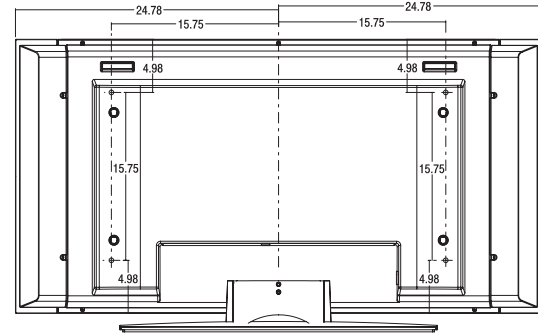

XD Video Processing Engine

RS-232C Controllable

Discrete IR Codes

M4201C -BA 42" LCD Widescreen 16:9 HDTV Monitor

DIMENSIONS

Front View

Side View

Back View

PANEL

Screen Size	42"
Aspect Ratio	16:9
Native Resolution	1366 x 768p
Pixels (H x V x 3)	3,147,264
Brightness	500 cd/m ²
Contrast Ratio	1100:1
Viewing Angle (H x V)	178° x 178°
Color Depth	16.7 Million
Response Time	8 ms (G to G)
Surface Treatment	Hard Coating (3H) Anti-Glare
MTBF	50,000 Hr.

SPECIAL FEATURES (continued)

Mute	Yes
Sleep Timer	Yes
Auto Power/Source Memory	Yes

CABINET

Color	Black
Monitor Dimensions (W x H x D)	41.61" x 25.71" x 4.41"
Weight	79.2 Lbs.
Monitor w/Optional ST4200K (Black) Stand Dimensions (W x H x D)	41.61" x 27.44" x 1.60"
Weight	82.0 Lbs.
Monitor w/Optional SP4200K (Black) Speaker & Stand Dimensions (W x H x D)	3.94" x 25.71" x 3.07"
Carton Dimensions (W x H x D)	49.57" x 27.44" x 1.60"
Packed Weight	103.6 Lbs.
VESA™ Standard Mount Interface	800 x 400