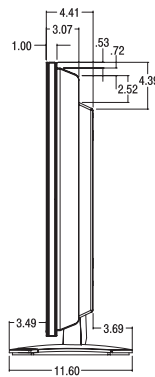

M4201C -BA

42" LCD WIDESCREEN 16:9 HDTV MONITOR

42" LCD HDTV MONITOR
MONITOR WITH OPTIONAL STAND
ST4200K

SP4200K OPTIONAL SPEAKERS
3.94"W x 25.71"H x 3.07"D

42" LCD

42" HDTV Monitor
Truly Flat LCD screen delivers
razor sharp images

XD Video Processing Engine

RS-232C Controllable

Discrete IR Codes

M4201C -BA 42" LCD Widescreen 16:9 HDTV Monitor

DIMENSIONS

Front View

Side View

Back View

PANEL

Screen Size	42"
Aspect Ratio	16:9
Native Resolution	1366 x 768p
Pixels (H x V x 3)	3,147,264
Brightness	500 cd/m ²
Contrast Ratio	1100:1
Viewing Angle (H x V)	178° x 178°
Color Depth	16.7 Million
Response Time	8 ms (G to G)
Surface Treatment	Hard Coating (3H) Anti-Glare
MTBF	50,000 Hr.

SPECIAL FEATURES (continued)

Mute	Yes
Sleep Timer	Yes
Auto Power/Source Memory	Yes

CABINET

Color	Black
Monitor Dimensions (W x H x D)	41.61" x 25.71" x 4.41"
Weight	79.2 Lbs.
Monitor w/Optional ST4200K (Black) Stand Dimensions (W x H x D)	41.61" x 27.44" x 1.60"
Weight	82.0 Lbs.
Monitor w/Optional SP4200K (Black) Speaker & Stand Dimensions (W x H x D)	3.94" x 25.71" x 3.07"
Carton Dimensions (W x H x D)	49.57" x 27.44" x 1.60"
Packed Weight	103.6 Lbs.
VESA™ Standard Mount Interface	800 x 400