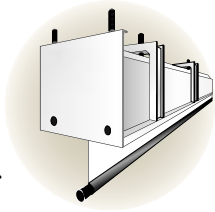

Paragon

Large motor-in-roller front projection screen.

Designed for auditoriums and lecture halls.

Sizes through 28' wide or 35' diagonal.

Choose the PARAGON for any setting where a very large screen is required. Sizes up to 21' x 28' or 35' diagonal. White extruded aluminum case can be suspended anywhere, with controls wherever they're needed. Your choice of a viewing surface: fiberglass matt white or glass beaded.

System Options

- **Extra Drop**—Up to 24' total screen height, either surface color or black. (Surface color standard on AV format screens, black on all others).
- **Black Masking Borders**—Borders are optional for AV format screens and standard for all other format screens.
- **Control Options**—Refer to page 6.
- **Wall-Mounting Brackets**—With hardware to attach 2 brackets to case.
- **Ceiling Tile Flange**—Extruded aluminum, finished white. 12' length, with hardware for attaching it to both front and back of case if required. Flange also available for the endcaps of the PARAGON case.