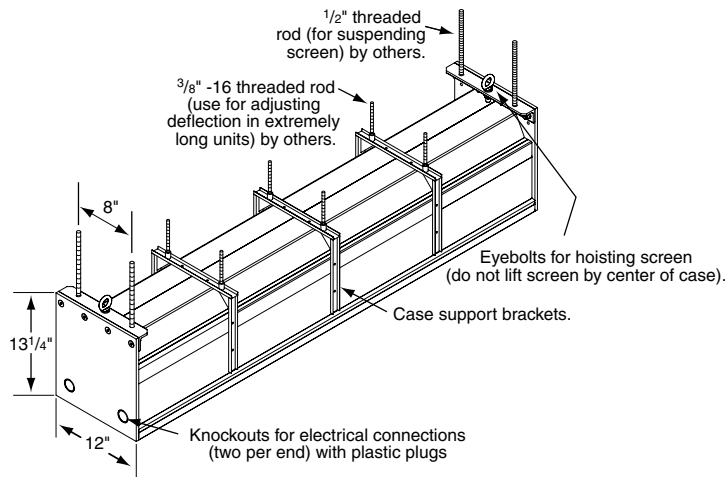

Paragon Case Dimensions/Method of Installation

Paragon installation at the National Museum of the American Indian of the Smithsonian Institution. Design & Installation: Glenn Polly, Videosonic. Photographer: © 2005 Bruce Katz. All located in New York, NY. U.S. Patent No. 6,873,461. Other patents pending.

Dimensions & Data—Paragon

Size H x W	Case Length	Net Wt. (lbs.)	Size H x W	Case Length	Net Wt. (lbs.)
<i>AV Format</i>			<i>AV Format</i>		
15' x 20'	250"	440	18' x 24'	298"	538
20' x 20'	250"	450	24' x 24'	298"	548
11' x 22'	274"	484	13' x 26'	322"	572
16½' x 22'	274"	494	19½' x 26'	322"	582
22' x 22'	274"	504	14' x 28'	346"	616
12' x 24'	298"	528	21' x 28'	346"	626
Nominal Diagonal	Image Area H x W	Overall Size	Case Length	Net Wt. (lbs.)	
<i>NTSC Video Format (4:3)</i>					
25'	177" x 236"	182" x 240"	250"	440	
27½'	194" x 260"	199" x 264"	274"	484	
30'	212" x 284"	217" x 288"	298"	528	
32½'	230" x 308"	235" x 312"	322"	572	
35'	248" x 332"	253" x 336"	346"	616	

Case dimensions 13¼" high x 12" wide. Optional wall mounting brackets extend 1¾" beyond each end of case (hole centers are 1" from end of case).