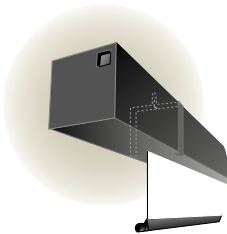

*Heavy-duty motorized screen for large audiences.
Ideal for auditoriums, lecture halls.*

The ROLLERAMIC comes in sizes through 20' x 20' or 25' diagonal to accommodate large presentations. All-wood case may be recessed in the ceiling or painted to match its surroundings. The viewing surface is concealed when not in use; lower it to any position at the touch of a switch. The direct drive module is mounted on rubber vibration insulators.

Your choice of a viewing surface: fiberglass matt white, glass beaded, HIGH CONTRAST GREY or optional PANAMAX viewing surface.

System Options

- **Extra Drop**—Up to 20' total screen height, either surface color or black.
- **Black Masking Borders**—Borders are optional for AV format screens and standard for all other format screens.
- **Triangular Shaped Steel Slat**—At bottom of projection surface. With screen recessed above ceiling, the triangular slat can be set to stop flush with the ceiling, for a clean installation.
- **Mounting Brackets**—Universal brackets for wall or ceiling mount included, made of 1/4" thick strap steel. Can also be installed above the ceiling line.
- **Control Options**—Refer to page 6.

Case dimensions—9½" high x 9½" wide. Hangers extend 2½" above case.
*Case will be 6" longer with PANAMAX viewing surface.

Rolleramic installation at Bumble & Bumble. Design & Installation: Glenn Polly, Videosonic. Photographer: © 2005 Bruce Katz. All located in New York City.