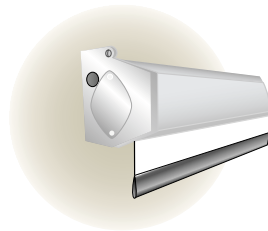

Targa 

Motor-in-roller screen.

Ideal for lecture and conference rooms, classrooms and churches.

TARGA—for value and reliability. DRAPER's motor-in-roller design allows viewing surface to be centered in its one-piece white steel case for a trim, balanced appearance. The motor is mounted on special vibration insulators, so operating noise is dramatically reduced.

Choice of a conventional viewing surface: matt white, glass beaded, HIGH CONTRAST GREY, optional PANAMAX, AT1200 or AT GREY.

System Options

- **Extra Drop**—Up to 12' overall height, either surface color or black. (Surface color is standard for AV format, black for other formats.)
- **Black Masking Borders**—Borders are optional for AV format screens and standard for all other format screens.
- **Projected Mounting Brackets**—Provide a 6" clearance.
- **Ceiling Opening Trim Kit**—For ceiling-recessed installation. (See below.)
- **Control Options**—Refer to page 6.