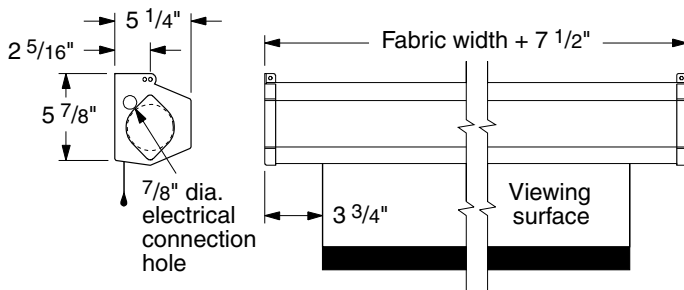

Choice of a conventional viewing surface: matt white, glass beaded, HIGH CONTRAST GREY, optional PANAMAX, AT1200 or AT GREY.

System Options

- **Extra Drop**—Up to 12' overall height, either surface color or black. (Surface color is standard for AV format, black for other formats.)
- **Black Masking Borders**—Borders are optional for AV format screens and standard for all other format screens.
- **Projected Mounting Brackets**—Provide a 6" clearance.
- **Ceiling Opening Trim Kit**—For ceiling-recessed installation. (See below.)
- **Control Options**—Refer to page 6.

Case Dimensions/Method of Installation

11 52 13/DRA
BuyLine 3260

Hillcrest Baptist Church, Richmond, IN. Photography: Wayne Williams, Indianapolis, IN.

Dimensions & Data—Targa

Size H x W	Case Length	Net Wt. (lbs.)	Size H x W	Case Length	Net Wt. (lbs.)
AV Format					
50" x 50"	56½"	26	7' x 9'	115"	47
60" x 60"	66½"	30	9' x 9'	115"	49
70" x 70"	76½"	35	8' x 10'	127"	54
84" x 84"	90½"	40	10' x 10'	127"	58
72" x 96"	103"	44	9' x 12'	151"	61
96" x 96"	103"	45	12' x 12'	151"	74

Nominal Diagonal	Image Area H x W	Overall Size	Case Length	Net Wt. (lbs.)
---------------------	---------------------	-----------------	----------------	-------------------

NTSC Video Format (4:3)

6'	42½" x 56½"	46½" x 59½"	56½"	30
7'	50" x 66½"	53½" x 69½"	76½"	35
100"	60" x 80"	64" x 83½"	90½"	40
10'	69" x 92"	73" x 96"	103"	44
11'	78" x 104"	83" x 108"	115"	47
150"	87" x 116"	92" x 120"	127"	54
15'	105" x 140"	109" x 144"	151"	61
200"	118" x 158"	123" x 162"	169"	77

HDTV Format (16:9)

65"	31¾" x 56½"	43¾" x 59½"	66½"	29
73"	36" x 64"	48" x 69½"	76½"	34
82"	40½" x 72"	52½" x 74"	81"	36
92"	45" x 80"	57" x 83½"	90½"	40
106"	52" x 92"	64" x 96"	103"	44
119"	58" x 104"	62" x 108"	115"	46
133"	65" x 116"	69" x 120"	127"	54
161"	79" x 140"	84" x 144"	151"	70
184"	90" x 160"	95" x 164"	171"	77