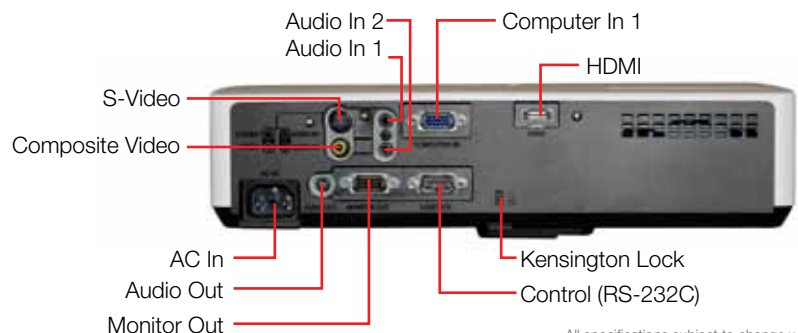

All specifications subject to change without notice.
3LCD and the 3LCD logo are registered trademarks of the Seiko Epson Corporation.
©2010 Hitachi America, Ltd. All Rights Reserved.