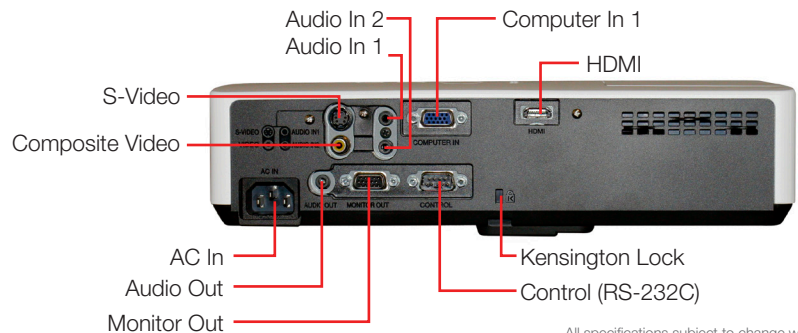

All specifications subject to change without notice.
3LCD and the 3LCD logo are registered trademarks of the Seiko Epson Corporation.
©2010 Hitachi America, Ltd. All Rights Reserved.