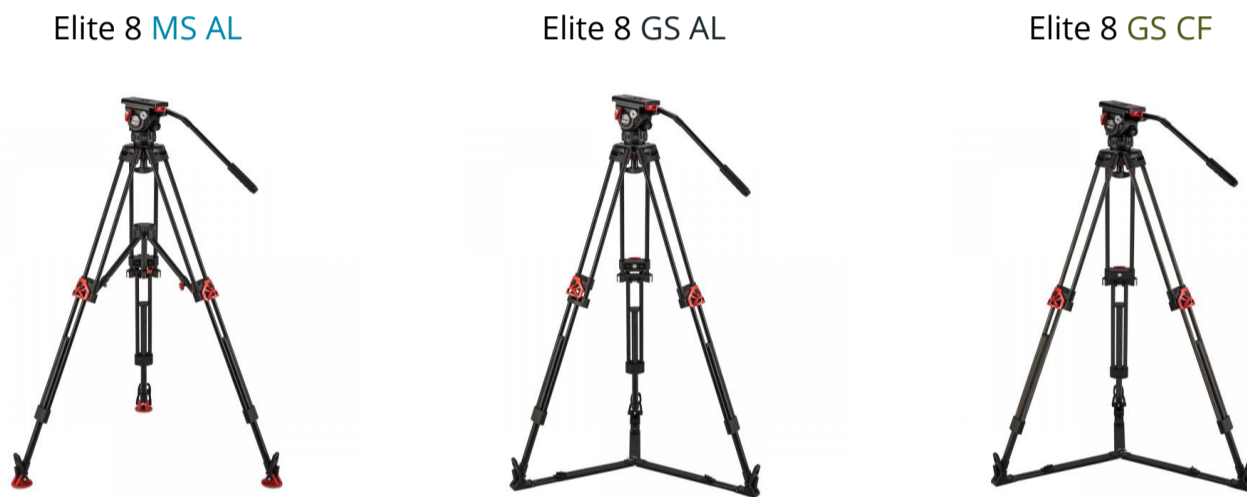

Tripod System incl. Elite 8 Fluid Head, 3S-FIX T75/CF2 Carbon Fiber Tripod, Elite Pan Bar ELPB-1, Mid Level Spreader MSP-3, Rubber Feet RF-2 (x3) & Tripod Bag

SKU: CMG-EL8-MS-CF-TRISYS

EAN-13: 8718591677311

Specifications

Bowl Diameter	75 mm
Section	2 Stages
Material	Carbon Fiber
Camera Platform Type	Touch & Go DV
Camera Plate	Camgear TNG-DV 1/4" screw, 3/8" screw
Counterbalance System	10 steps (1-10)
Pan & Tilt Drag	4 steps (1-4)
Pan & Tilt Range	Pan: 360° / Tilt: +90/-75°
Temperature Range	-40°C to +60°C/-40 to +140°F
Levelling Bubble	Illuminated Touch
Pan Bar	Camgear ELPB-1
Maximum Payload	10 kg / 22.05 lbs
Weight	7.91 kg / 17.44 lbs
Height Range	56 cm-161 cm / 22 inch-63.4 inch
Transport Length	87 m / 34.3 inch
Sliding Range	70 mm / 2.75 inch

[Find a dealer](#)

Elite-Series

INCLUDED WITH ELITE 8 MS CF

Related products

Products

[Tripod Systems](#)

[Fluid Heads](#)

[Tripods](#)